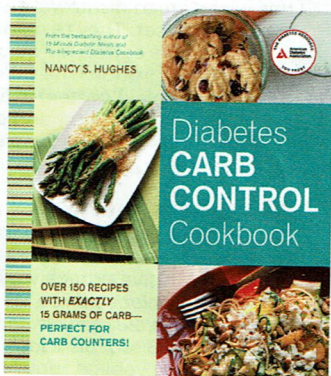

ITEM # 7626-823 **\$19.99**

BUY BOTH ITEMS FOR ONLY \$31.95
USE ITEM # 6067-114

● **THE FAMILY CLASSICS DIABETES COOKBOOK**

The Family Classics Diabetes Cookbook is filled with recipes, tips, and techniques from *Diabetes Forecast* magazine. Includes crowd-pleasing main courses, tasty appetizers, side dishes and delectable desserts.

ITEM # 4688-01
\$21.95

● **DIABETES CARB CONTROL COOKBOOK**
Innovative collection combines cookbook, meal planner and carb counter. Each recipe just 15 grams of carbohydrate per serving.

ITEM # 4695-01 **\$19.95**