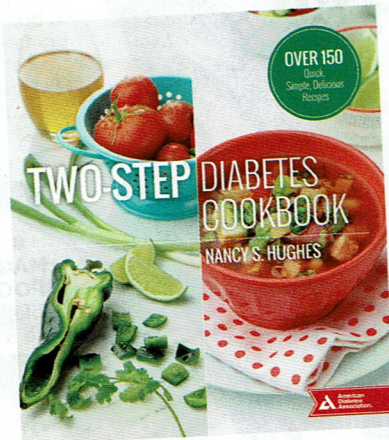

Save 20%
on these books
when you order
online using code
GOHBOOKS

● **THE DIABETES FAST-FIX SLOW-COOKER COOKBOOK**
Innovative recipes show how fresh ingredients bring new levels of flavor, crunch, color, and freshness to your table.

ITEM # 4685-01 **\$18.95**

● **TWO-STEP DIABETES COOKBOOK**
Recipes that can be prepared in just two streamlined steps...whipped up in no time flat!

ITEM # 6302-01
\$18.95

● **THE SIX O'CLOCK SCRAMBLE MEAL PLANNER**
Save precious time with a streamlined system for fast and easy diabetes-friendly family dinners.