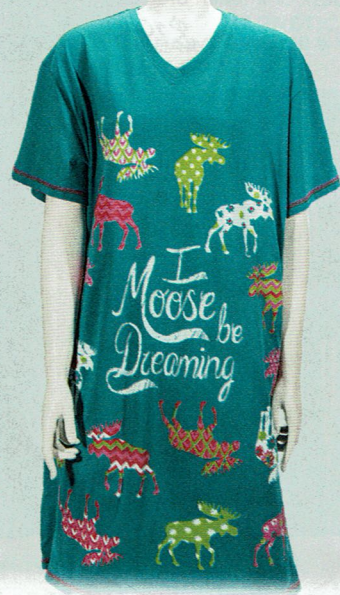

FREE SHIPPING
on orders $60 or more
TOLL FREE 1-855-575-0565

● **12 DAYS OF CHRISTMAS CHARM BRACELET**

The popular Yuletide carol comes alive with this unique charm bracelet and its iridescent, faceted beads. Red gift box reads, "May your Days be filled with all the Joys and Merriment of the Holiday Season". Sterling Silver Finish. Toggle Clasp. Size: 8 1/4" long.

ITEM # 9078-862 **$14.99**

Enlarged View

● **I MOOSE BE DREAMING SLEEPSHIRT**

This adult sleepshirt is a perfect way to head to bed for a good night's sleep. Or lounge around the house in it, morning noon or night. It's soft to the touch, fun to wear. The sleepshirt is 100% cotton and machine washable, which means if you wear it while feeding a child, any accidents clean up easy. Colorful moose motif on vibrant background. One size fits most adult women.

ITEM # 9078-860

$25.99

● **GEMSTONE MULTI STRAND BRACELET**

Sophisticated. On trend. This exquisite stack of five beaded bracelets features raw amazonite gemstone rounds with teardrop pendants that are stunning. The green represents renewal, growth, harmony and good health. Size: 2.75" D.

ITEM # 9078-835 **$32.99**

● **SEASON OF HOPE BANGLE**

Classically designed. Modern boutique feel. This silver-toned bangle with pearl and winged dove charm fits any outfit, casual or formal. Touch the bracelet and make a wish. It's a good luck charm that expresses determination, optimism and self-belief. Size: 2 1/4"W x 2 1/8"H.

ITEM # 9078-847 **$9.99**

● **DREAM, BELIEVE, ACHIEVE BRACELET**

Silver-toned beads engraved with Dream, Believe & Achieve. Set between bright yellow, silver beads and faux pearls. Features heart charm. Box imprinted with: "Dare to Dream/ Whether big or small/ Believe in yourself/ And you can achieve all". Size: 8 1/4" L.

ITEM # 9078-861

$11.99