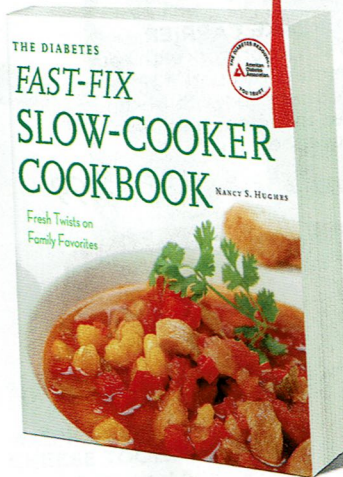

American Diabetes Association.

BOOKS

Healthy Eating
Healthy Living

Save 20%
on these books
when you order
online using code
GOHBOOKS

● **THE DIABETES FAST-FIX SLOW-COOKER COOKBOOK**
Innovative recipes show how fresh ingredients bring new levels of flavor, crunch, color, and freshness to your table.

ITEM # 4685-01 **$18.95**

● **TWO-STEP DIABETES COOKBOOK**
Recipes that can be prepared in just two streamlined steps...whipped up in no time flat!

ITEM # 6302-01
$18.95