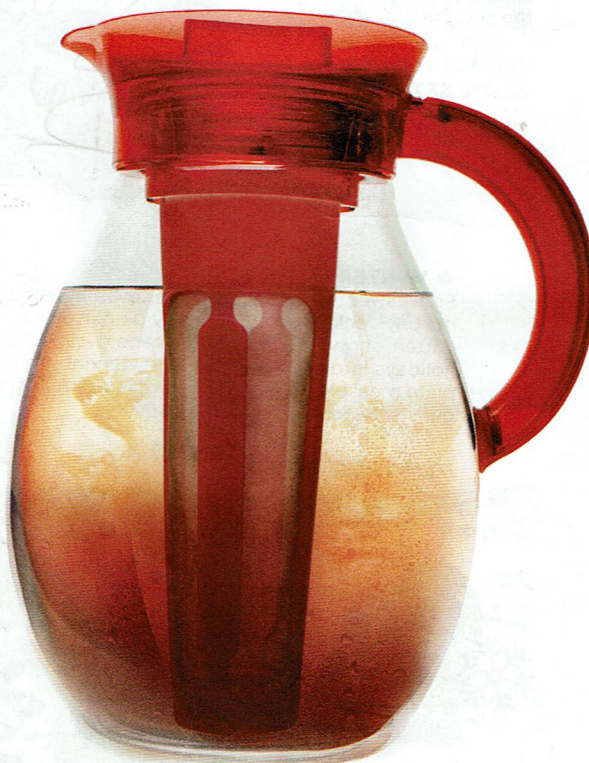

● **ULTIMATE ICE TEA PITCHER**

Make delicious hot coffee and cold ice tea with this 1-Gallon Brewer. Infuse fruit flavors, mint or lavender into water, lemonade. BPA free. No-spill locking lid. Dishwasher safe.

ITEM # 7626-827 **$29.99**